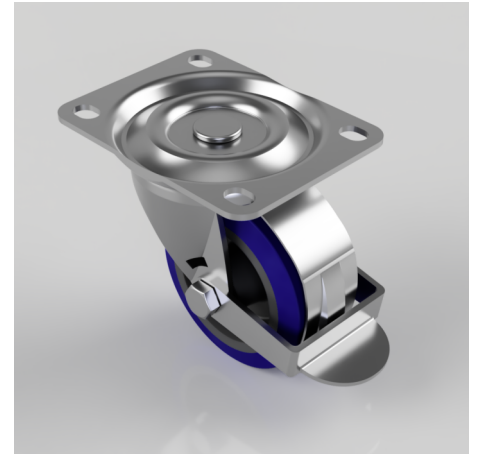

## Blue Elastic Rubber 75ShoreA Plate Swivel Castor 75mm 125kg Load

**Product code: BZH75SRNBR**

Pressed steel swivel castor fitted with a 65 shore A blue elastic rubber tyred wheel with a black nylon centre with a plain bore with wheel brake. Wheel diameter 75mm, Tread width 35mm, Overall Height 95mm, Top Plate 105mm x 80mm, Hole Centres 80mm x 60mm, Load Capacity 130kg. REACH compliant also PAH-Free rubber to confirm to EU-directive 2005/69/EC

Diameter (mm)	75
Castor Type	Swivel with Wheel Brake
Fixing Option	Plate
Height (mm)	95
Wheel Material	Rubber on Nylon
Colour / Shore Hardness	Blue Elastic Rubber on Nylon Rim / 65 Shore A
Temperature Resistance	-30 °C TO +80 °C
Bearing Type	Plain
Load Capacity (kg)	125
Tread (mm)	35
Swivel Radius (mm)	84
Plate Size (mm)	105 X 80
Hole Centres (mm)	80 X 60
Top Plate Thickness (mm)	2.5
Fork Thickness (mm)	2.5
To Suit Fixing Bolt (mm)	8