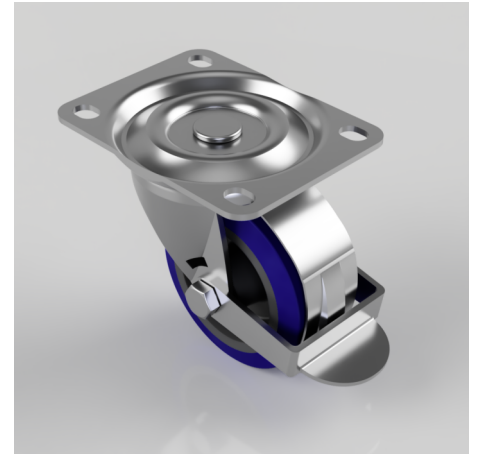

Blue Elastic Rubber 75ShoreA Plate Swivel Castor 75mm 125kg Load

Product code: BZH75SRNBR

Pressed steel swivel castor fitted with a 65 shore A blue elastic rubber tyred wheel with a black nylon centre with a plain bore with wheel brake. Wheel diameter 75mm, Tread width 35mm, Overall Height 95mm, Top Plate 105mm x 80mm, Hole Centres 80mm x 60mm, Load Capacity 130kg. REACH compliant also PAH-Free rubber to confirm to EU-directive 2005/69/EC

Diameter (mm)	75
Castor Type	Swivel with Wheel Brake
Fixing Option	Plate
Height (mm)	95
Wheel Material	Rubber on Nylon
Colour / Shore Hardness	Blue Elastic Rubber on Nylon Rim / 65 Shore A
Temperature Resistance	-30 °C TO +80 °C
Bearing Type	Plain
Load Capacity (kg)	125
Tread (mm)	35
Swivel Radius (mm)	84
Plate Size (mm)	105 X 80
Hole Centres (mm)	80 X 60
Top Plate Thickness (mm)	2.5
Fork Thickness (mm)	2.5
To Suit Fixing Bolt (mm)	8