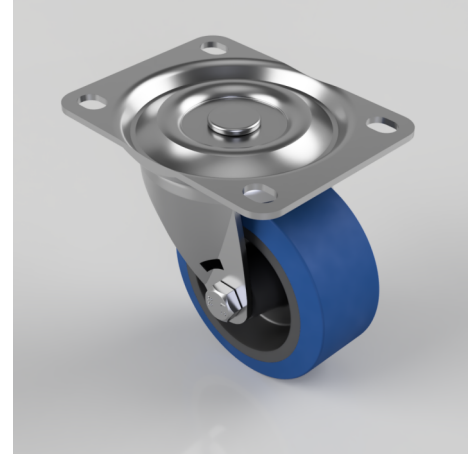

Blue Elastic Rubber 75ShoreA Plate Swivel Castor 75mm 125kg Load

Product code: BZH75SRN

Pressed steel swivel castor fitted with a 65 shore A blue elastic rubber tyred wheel with a black nylon centre with a plain bore. Wheel diameter 75mm, Tread width 35mm, Overall Height 95mm, Top Plate 105mm x 80mm, Hole Centres 80mm x 60mm, Load Capacity 130kg. REACH compliant also PAH-Free rubber to confirm to EU-directive 2005/69/EC

Diameter (mm)	75
Castor Type	Swivel
Fixing Option	Plate
Height (mm)	95
Wheel Material	Rubber on Nylon
Colour / Shore Hardness	Blue Elastic Rubber on Nylon Rim / 65 Shore A
Temperature Resistance	-30 °C TO +80 °C
Bearing Type	Plain
Load Capacity (kg)	125
Tread (mm)	35
Swivel Radius (mm)	59
Plate Size (mm)	105 X 80
Hole Centres (mm)	80 X 60
Top Plate Thickness (mm)	2.5
Fork Thickness (mm)	2.5
To Suit Fixing Bolt (mm)	8