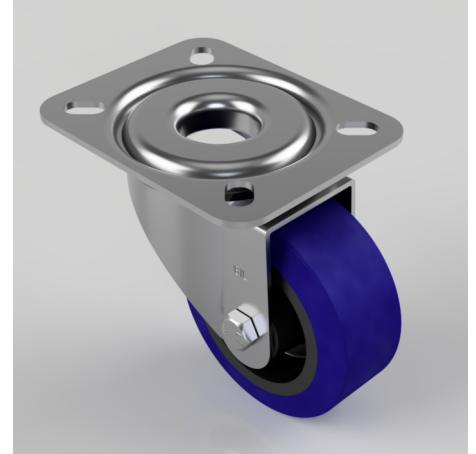

Blue Elastic Rubber 75ShoreA Plate Swivel Castor 80mm 100kg Load

Product code: BZRMM80LRNB

Pressed steel swivel castor with top plate fixing fitted with a blue 75 shore A elastic rubber tyre on black nylon centred wheel with roller bearing. Wheel diameter 80mm, tread width 34mm, overall height 100mm, top plate 122mm x 78mm, hole centres 80mm x 60mm and 72mm x 52mm. Load capacity 100kg.

Diameter (mm)	80
Castor Type	Swivel
Fixing Option	Plate
Height (mm)	100
Wheel Material	Rubber on Nylon
Colour / Shore Hardness	Blue Rubber on Nylon Rim / 75 Shore A
Temperature Resistance	-20 °C TO +60 °C
Bearing Type	Roller
Load Capacity (kg)	100
Tread (mm)	34
Swivel Radius (mm)	74
Plate Size (mm)	105 X 85
Hole Centres (mm)	80/72 x 60/52
Top Plate Thickness (mm)	2.5
Fork Thickness (mm)	2
To Suit Fixing Bolt (mm)	8