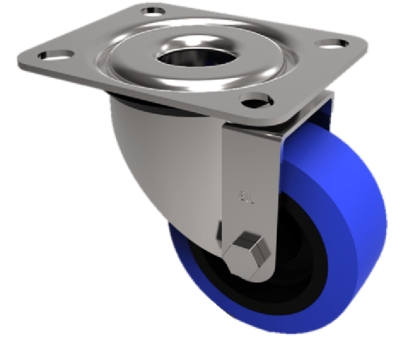

## Blue Elastic Rubber 75ShoreA Plate Swivel Castor 80mm 100kg Load

**Product code: BZRMM80LRNB**

Pressed steel swivel castor with top plate fixing fitted with a blue 75 shore A elastic rubber tyre on black nylon centred wheel with roller bearing. Wheel diameter 80mm, tread width 34mm, overall height 100mm, top plate 122mm x 78mm, hole centres 80mm x 60mm and 72mm x 52mm. Load capacity 100kg.

Diameter (mm)	80
Castor Type	Swivel
Fixing Option	Plate
Height (mm)	105
Wheel Material	Rubber on Nylon
Colour / Shore Hardness	Blue Rubber on Nylon Rim / 75 Shore A
Temperature Resistance	-20 °C TO +60 °C
Bearing Type	Roller
Load Capacity (kg)	100
Tread (mm)	34
Swivel Radius (mm)	74
Plate Size (mm)	122 x 77
Hole Centres (mm)	80/72 x 60/52
Top Plate Thickness (mm)	2.5
Fork Thickness (mm)	2.5
To Suit Fixing Bolt (mm)	8