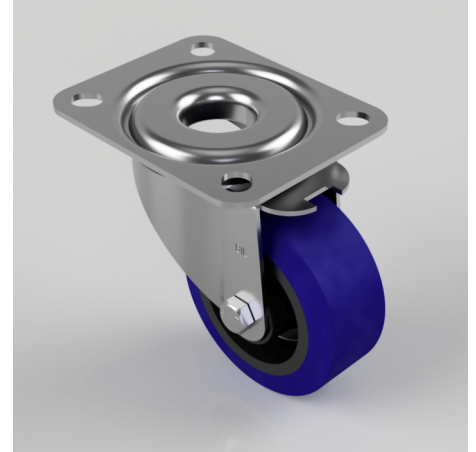

Blue Elastic Rubber 75ShoreA Plate Swivel Castor 80mm 100kg Load

Product code: BZMM80LRNB

Pressed steel swivel castor with top plate fixing fitted with a blue 75 shore A elastic rubber tyre on black nylon centred wheel with roller bearing. Wheel diameter 80mm, tread width 34mm, overall height 105mm, top plate 105mm x 85mm, hole centres 80mm x 60mm. Load capacity 100kg.

Diameter (mm)	80
Castor Type	Swivel
Fixing Option	Plate
Height (mm)	105
Wheel Material	Rubber on Nylon
Colour / Shore Hardness	Blue Rubber on Nylon Rim / 75 Shore A
Temperature Resistance	-20 °C TO +60 °C
Bearing Type	Roller
Load Capacity (kg)	100
Tread (mm)	34
Swivel Radius (mm)	74
Plate Size (mm)	105 X 85
Hole Centres (mm)	80 X 60
Top Plate Thickness (mm)	2
Fork Thickness (mm)	2
To Suit Fixing Bolt (mm)	8