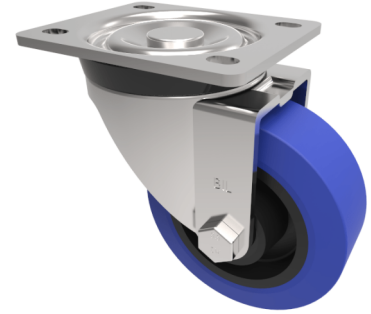

## Blue Elastic Rubber 75ShoreA Plate Swivel Castor 80mm 120kg Load

**Product code: BZH80LRNB**

Pressed steel swivel castor with top plate fixing fitted with a blue 75 shore A elastic rubber tyre on black nylon centred wheel with roller bearing. Wheel diameter 80mm, tread width 34mm, overall height 110mm, top plate 105mm x 86mm, hole centres 80mm x 60mm. Load capacity 120kg.

Diameter (mm)	80
Castor Type	Swivel
Fixing Option	Plate
Height (mm)	110
Wheel Material	Rubber on Nylon
Colour / Shore Hardness	Blue Rubber on Nylon Rim / 75 Shore A
Temperature Resistance	-20 °C TO +60 °C
Bearing Type	Roller
Load Capacity (kg)	120
Tread (mm)	34
Swivel Radius (mm)	78
Plate Size (mm)	105 x 86
Hole Centres (mm)	80 X 60
Top Plate Thickness (mm)	4
Fork Thickness (mm)	4
To Suit Fixing Bolt (mm)	8