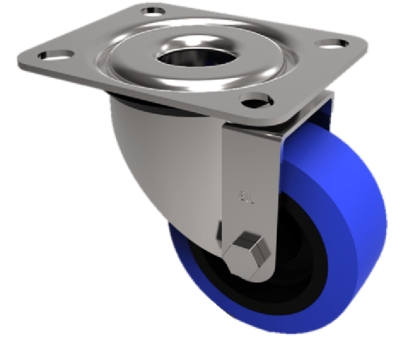

## Blue Elastic Rubber 75ShoreA Plate Swivel Castor 80mm 150kg Load

**Product code: BZMM80RNB**

Pressed steel swivel castor with top plate fixing fitted with a blue 65 shore A elastic rubber tyre on black nylon centred wheel with roller bearing. Wheel diameter 80mm, tread width 35mm, overall height 105mm, top plate 105mm x 85mm, hole centres 80mm x 60mm. Load capacity 150kg. REACH compliant also PAH-Free rubber to confirm to EU-directive 2005/69/EC

Diameter (mm)	80
Castor Type	Swivel
Fixing Option	Plate
Height (mm)	105
Wheel Material	Rubber on Nylon
Colour / Shore Hardness	Blue Rubber on Nylon Rim / 75 Shore A
Temperature Resistance	-20 °C TO +60 °C
Bearing Type	Roller
Load Capacity (kg)	150
Tread (mm)	35
Swivel Radius (mm)	78
Plate Size (mm)	105 X 85
Hole Centres (mm)	80 X 60
Top Plate Thickness (mm)	2
Fork Thickness (mm)	2
To Suit Fixing Bolt (mm)	8