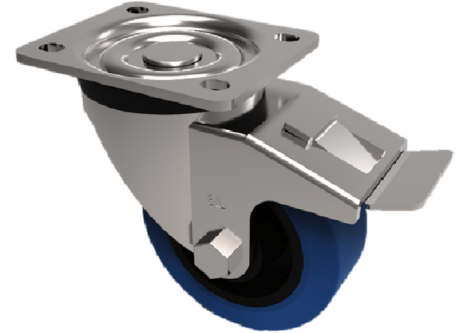

Blue Elastic Rubber 75ShoreA Plate Swivel Castor Brake 100mm 200kg Load

Product code: BZH100LRNBSWB

Pressed steel swivel castor with flat top plate fixing fitted with a blue 75 shore A elastic rubber tyre on black nylon centre with roller bearing and a total lock brake. Wheel diameter 100mm, tread width 36mm, overall height 128mm, plate size 105mm x 86mm, hole centres 80mm x 60mm. Load capacity 200kg.

Diameter (mm)	100
Castor Type	Swivel with Total Lock Brake
Fixing Option	Plate
Height (mm)	128
Wheel Material	Rubber on Nylon
Colour / Shore Hardness	Blue Rubber on Nylon Rim / 75 Shore A
Temperature Resistance	-20 °C TO +60 °C
Bearing Type	Roller
Load Capacity (kg)	200
Tread (mm)	36
Swivel Radius (mm)	90
Plate Size (mm)	105 x 86
Hole Centres (mm)	80 X 60
Top Plate Thickness (mm)	4
Fork Thickness (mm)	4
To Suit Fixing Bolt (mm)	8