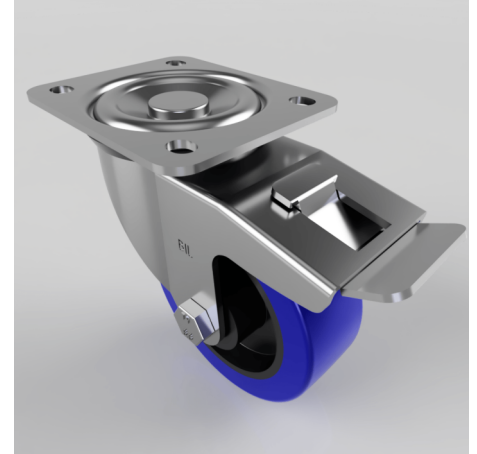

Blue Elastic Rubber 75ShoreA Plate Swivel Castor Brake 100mm 200kg Load

Product code: BZEH100LRNBSWB

Pressed steel swivel castor with flat top plate fixing fitted with a blue 75 shore A elastic rubber tyre on black nylon centre wheel with roller bearing and totallock brake. Wheel diameter 100mm, tread width 36mm, overall height 128mm, plate size 105mm x 86mm, hole centres 80mm x 60mm. Load capacity 200kg.

Diameter (mm)	100
Castor Type	Swivel with Total Lock Brake
Fixing Option	Plate
Height (mm)	128
Wheel Material	Rubber on Nylon
Colour / Shore Hardness	Blue Rubber on Nylon Rim / 75 Shore A
Temperature Resistance	-20 °C TO +60 °C
Bearing Type	Roller
Load Capacity (kg)	200
Tread (mm)	36
Swivel Radius (mm)	116
Plate Size (mm)	105 x 86
Hole Centres (mm)	80 X 60
Top Plate Thickness (mm)	3
Fork Thickness (mm)	3
To Suit Fixing Bolt (mm)	8