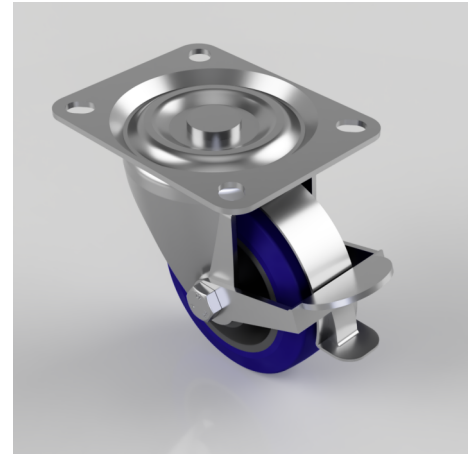

Blue Elastic Rubber 75ShoreA Plate Swivel Castor Brake 100mm 250kg Load

Product code: BZH100RNBLPBR

Pressed steel swivel castor with a top plate fixing fitted with a blue 75 shore A elastic rubber tyre on black nylon centred wheel with a roller bearing with a wheel brake. Wheel diameter 100mm, tread width 40mm, overall height 127mm, top plate 128mm x 102mm, hole centres 105mm x 80mm or 100mm x 76mm. Load capacity 250kg.

Diameter (mm)	100
Castor Type	Swivel with Wheel Brake
Fixing Option	Plate
Height (mm)	127
Wheel Material	Rubber on Nylon
Colour / Shore Hardness	Blue Rubber on Nylon Rim / 75 Shore A
Temperature Resistance	-20 °C TO +60 °C
Bearing Type	Roller
Load Capacity (kg)	250
Tread (mm)	40
Swivel Radius (mm)	106
Plate Size (mm)	128 x 102
Hole Centres (mm)	105/100 x 80/76
Top Plate Thickness (mm)	3
Fork Thickness (mm)	3
To Suit Fixing Bolt (mm)	10