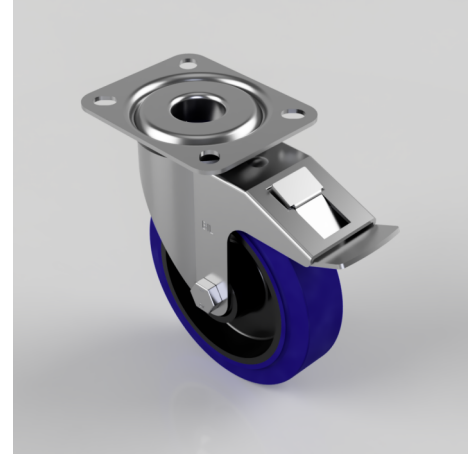

Blue Elastic Rubber 75ShoreA Plate Swivel Castor Brake 125mm 200kg Load

Product code: BZMM125RNBSWB

Pressed steel swivel castor with top plate fixing fitted with a blue 75 shore A elastic rubber tyre on a nylon centred wheel with a roller bearing and swivel wheel brake. Wheel diameter 125mm, tread width 35mm, overall height 156mm, top plate 105mm x 80mm, hole centres 80mm x 60mm. Load capacity 200kgs.

Diameter (mm)	125
Castor Type	Swivel with Total Lock Brake
Fixing Option	Plate
Height (mm)	155
Wheel Material	Rubber on Nylon
Colour / Shore Hardness	Blue Rubber on Nylon Rim / 75 Shore A
Temperature Resistance	-20 °C TO +60 °C
Bearing Type	Roller
Load Capacity (kg)	200
Tread (mm)	35
Swivel Radius (mm)	123
Plate Size (mm)	105 X 85
Hole Centres (mm)	80 X 60
Top Plate Thickness (mm)	2
Fork Thickness (mm)	2
To Suit Fixing Bolt (mm)	8