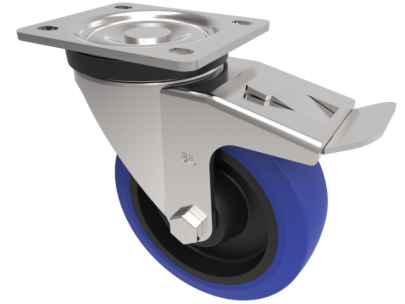

Blue Elastic Rubber 75ShoreA Plate Swivel Castor Brake 125mm 250kg Load

Product code: BZH125RNBSWB

Pressed steel swivel castor with a top plate fixing fitted with a blue 75 shore A elastic rubber tyre on a black nylon centred wheel with a roller bearing and total lock brake. Wheel diameter 125mm, tread width 40mm, overall height 155mm, top plate 105mm x 86mm, hole centres 80mm x 60mm. Load capacity 250kg.

Diameter (mm)	125
Castor Type	Swivel with Total Lock Brake
Fixing Option	Plate
Height (mm)	155
Wheel Material	Rubber on Nylon
Colour / Shore Hardness	Blue Rubber on Nylon Rim / 75 Shore A
Temperature Resistance	-20 °C TO +60 °C
Bearing Type	Roller
Load Capacity (kg)	250
Tread (mm)	40
Swivel Radius (mm)	104
Plate Size (mm)	105 x 86
Hole Centres (mm)	80 X 60
Top Plate Thickness (mm)	4
Fork Thickness (mm)	4
To Suit Fixing Bolt (mm)	8