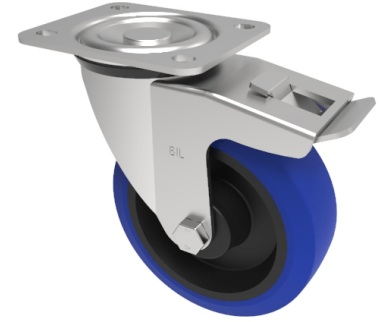

Blue Elastic Rubber 75ShoreA Plate Swivel Castor Brake 125mm 250kg Load

Product code: BZEH125RNBSWB

Pressed steel swivel castor with a top plate fixing fitted with a blue 75 shore A elastic rubber tyre on a black nylon centred wheel with a roller bearing and total lock brake. Wheel diameter 125mm, tread width 40mm, overall height 155mm, top plate 105mm x 86mm, hole centres 80mm x 60mm. Load capacity 250kg.

Diameter (mm)	125
Castor Type	Swivel with Total Lock Brake
Fixing Option	Plate
Height (mm)	155
Wheel Material	Rubber on Nylon
Colour / Shore Hardness	Blue Rubber on Nylon Rim / 75 Shore A
Temperature Resistance	-20 °C TO +60 °C
Bearing Type	Roller
Load Capacity (kg)	250
Tread (mm)	40
Swivel Radius (mm)	120
Plate Size (mm)	105 x 86
Hole Centres (mm)	80 X 60
Top Plate Thickness (mm)	3
Fork Thickness (mm)	3
To Suit Fixing Bolt (mm)	8