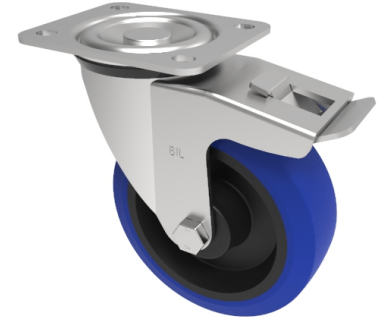

## Blue Elastic Rubber 75ShoreA Plate Swivel Castor Brake 125mm 250kg Load

**Product code: BZEH125RNBSWB**

Pressed steel swivel castor with a top plate fixing fitted with a blue 75 shore A elastic rubber tyre on a black nylon centred wheel with a roller bearing and total lock brake. Wheel diameter 125mm, tread width 40mm, overall height 155mm, top plate 105mm x 86mm, hole centres 80mm x 60mm. Load capacity 250kg.

Diameter (mm)	125
Castor Type	Swivel with Total Lock Brake
Fixing Option	Plate
Height (mm)	155
Wheel Material	Rubber on Nylon
Colour / Shore Hardness	Blue Rubber on Nylon Rim / 75 Shore A
Temperature Resistance	-20 °C TO +60 °C
Bearing Type	Roller
Load Capacity (kg)	250
Tread (mm)	40
Swivel Radius (mm)	120
Plate Size (mm)	105 x 86
Hole Centres (mm)	80 X 60
Top Plate Thickness (mm)	3
Fork Thickness (mm)	3
To Suit Fixing Bolt (mm)	8