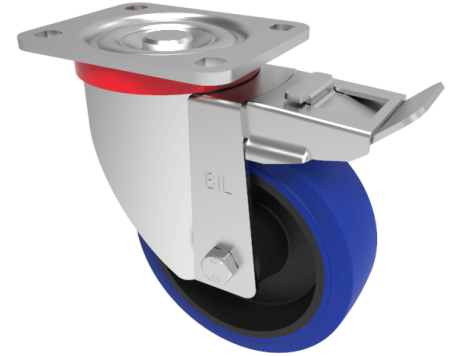

Blue Elastic Rubber 75ShoreA Plate Swivel Castor Brake 150mm 300kg Load

Product code: BZP150RNBSWB

Pressed steel swivel castor with a flat plate fixing fitted with a blue 75 shore A elastic rubber tyre on black nylon centred wheel with a roller bearing and total lock brake. Wheel diameter 150mm, tread width 50mm, overall height 194mm, plate size 135mm x 110mm, hole centres 105mm x 80mm. Load capacity 300kg.

Diameter (mm)	150
Castor Type	Swivel with Total Lock Brake
Fixing Option	Plate
Height (mm)	194
Wheel Material	Rubber on Nylon
Colour / Shore Hardness	Blue Rubber on Nylon Rim / 75 Shore A
Temperature Resistance	-20 °C TO +60 °C
Bearing Type	Roller
Load Capacity (kg)	300
Tread (mm)	50
Swivel Radius (mm)	150
Plate Size (mm)	135 x 110
Hole Centres (mm)	105 x 80
Top Plate Thickness (mm)	6
Fork Thickness (mm)	4
To Suit Fixing Bolt (mm)	12