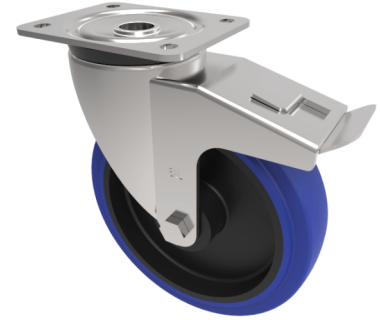

Blue Elastic Rubber 75ShoreA Plate Swivel Castor Brake 200mm 400kg Load

Product code: BZPH200RNBSWB

Pressed steel swivel castor with a top plate fixing fitted with a blue 75 shore A elastic rubber tyre on a black nylon centre with roller bearings and total lock brake, Wheel diameter 200mm, tread width 50mm, overall height 238mm, top plate 135mm x 110mm, hole centres 105mm x 80/75mm. Load capacity 400kg.

Diameter (mm)	200
Castor Type	Swivel with Total Lock Brake
Fixing Option	Plate
Height (mm)	238
Wheel Material	Rubber on Nylon
Colour / Shore Hardness	Blue Rubber on Nylon Rim / 75 Shore A
Temperature Resistance	-20 °C TO +60 °C
Bearing Type	Roller
Load Capacity (kg)	400
Tread (mm)	50
Swivel Radius (mm)	165
Plate Size (mm)	135 x 115
Hole Centres (mm)	105 x 80/75
Top Plate Thickness (mm)	5
Fork Thickness (mm)	5
To Suit Fixing Bolt (mm)	10