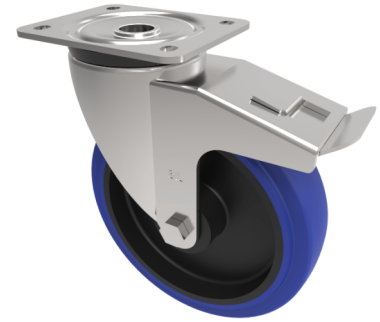

Blue Elastic Rubber 75ShoreA Plate Swivel Castor Brake 200mm 400kg Load

Product code: BZPH200RNBSWB

Pressed steel swivel castor with a top plate fixing fitted with a blue 75 shore A elastic rubber tyre on a black nylon centre with roller bearings and total lock brake, Wheel diameter 200mm, tread width 50mm, overall height 238mm, top plate 135mm x 110mm, hole centres 105mm x 80/75mm. Load capacity 400kg.

Diameter (mm)	200
Castor Type	Swivel with Total Lock Brake
Fixing Option	Plate
Height (mm)	238
Wheel Material	Rubber on Nylon
Colour / Shore Hardness	Blue Rubber on Nylon Rim / 75 Shore A
Temperature Resistance	-20 °C TO +60 °C
Bearing Type	Roller
Load Capacity (kg)	400
Tread (mm)	50
Swivel Radius (mm)	165
Plate Size (mm)	135 x 115
Hole Centres (mm)	105 x 80/75
Top Plate Thickness (mm)	5
Fork Thickness (mm)	5
To Suit Fixing Bolt (mm)	10