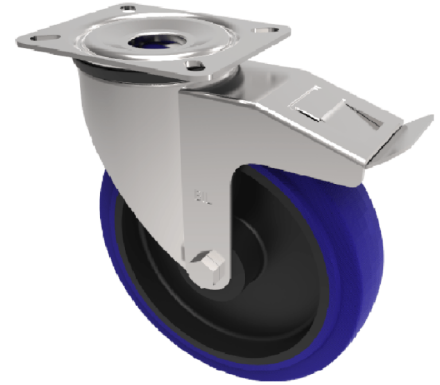

Blue Elastic Rubber 75ShoreA Plate Swivel Castor Brake 200mm 400kg Load

Product code: BZP200RNBSWB

Pressed steel swivel castor with a flat plate fixing fitted with a blue elastic rubber tyre on nylon centred wheel with roller bearings and totallock brake. Wheel diameter 200mm, tread width 50mm, overall height 239mm, plate size 135mm x 110mm, hole centres 105mm x 80mm. Load capacity 400kg.

Diameter (mm)	200
Castor Type	Swivel with Total Lock Brake
Fixing Option	Plate
Height (mm)	239
Wheel Material	Rubber on Nylon
Colour / Shore Hardness	Blue Rubber on Nylon Rim / 75 Shore A
Temperature Resistance	-20 °C TO +60 °C
Bearing Type	Roller
Load Capacity (kg)	400
Tread (mm)	50
Swivel Radius (mm)	155
Plate Size (mm)	135 x 110
Hole Centres (mm)	105 x 80
Top Plate Thickness (mm)	6
Fork Thickness (mm)	4
To Suit Fixing Bolt (mm)	12