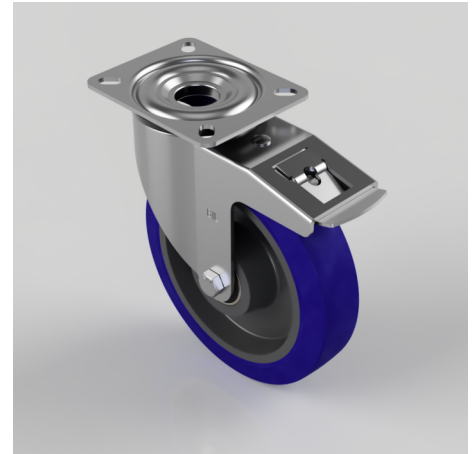

## Blue Elastic Rubber 75ShoreA Plate Swivel Castor Brake 200mm 400kg Load

**Product code: BZMM200RNBJSWB**

Pressed steel swivel flat plate castor fitted with a blue 75 shore A elastic rubber tyre on a black nylon centred wheel with ball bearings and total lock brake, Wheel diameter 200mm, tread width 46mm, overall height 235mm, top plate 135mm x 110mm, hole centres 105mm x 80mm. Load capacity 400kg.

Diameter (mm)	200
Castor Type	Swivel with Total Lock Brake
Fixing Option	Plate
Height (mm)	235
Wheel Material	Rubber on Nylon
Colour / Shore Hardness	Blue Rubber on Nylon Rim / 75 Shore A
Temperature Resistance	-20 °C TO +60 °C
Bearing Type	Ball
Load Capacity (kg)	400
Tread (mm)	46
Swivel Radius (mm)	167
Plate Size (mm)	135 x 110
Hole Centres (mm)	105 x 80
Top Plate Thickness (mm)	3.5
Fork Thickness (mm)	3.5
To Suit Fixing Bolt (mm)	10