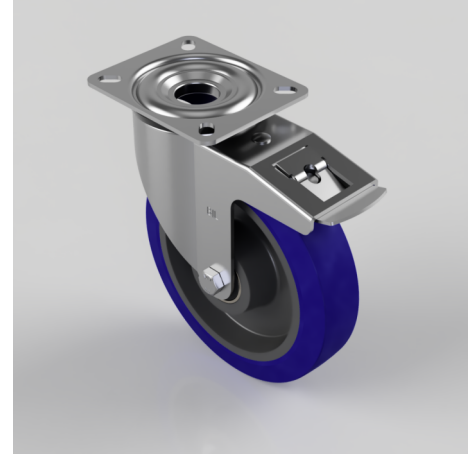

Blue Elastic Rubber 75ShoreA Plate Swivel Castor Brake 200mm 400kg Load

Product code: BZMM200RNBJSWB

Pressed steel swivel flat plate castor fitted with a blue 75 shore A elastic rubber tyre on a black nylon centred wheel with ball bearings and total lock brake, Wheel diameter 200mm, tread width 46mm, overall height 235mm, top plate 135mm x 110mm, hole centres 105mm x 80mm. Load capacity 400kg.

Diameter (mm)	200
Castor Type	Swivel with Total Lock Brake
Fixing Option	Plate
Height (mm)	235
Wheel Material	Rubber on Nylon
Colour / Shore Hardness	Blue Rubber on Nylon Rim / 75 Shore A
Temperature Resistance	-20 °C TO +60 °C
Bearing Type	Ball
Load Capacity (kg)	400
Tread (mm)	46
Swivel Radius (mm)	167
Plate Size (mm)	135 x 110
Hole Centres (mm)	105 x 80
Top Plate Thickness (mm)	3.5
Fork Thickness (mm)	3.5
To Suit Fixing Bolt (mm)	10