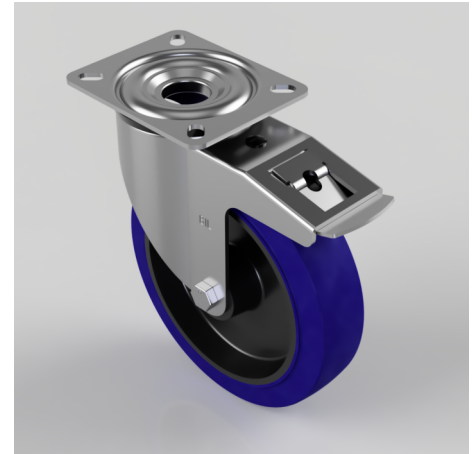

## Blue Elastic Rubber 75ShoreA Plate Swivel Castor Brake 200mm 400kg Load

**Product code: BZMM200RNBSWB**

Pressed steel swivel flat plate castor fitted with a blue 75 shore A elastic rubber tyre on a black nylon centred wheel with roller bearings and total lock brake, Wheel diameter 200mm, tread width 50mm, overall height 235mm, top plate 135mm x 110mm, hole centres 105mm x 80mm. Load capacity 400kg.

Diameter (mm)	200
Castor Type	Swivel with Total Lock Brake
Fixing Option	Plate
Height (mm)	235
Wheel Material	Rubber on Nylon
Colour / Shore Hardness	Blue Rubber on Nylon Rim / 75 Shore A
Temperature Resistance	-20 °C TO +60 °C
Bearing Type	Roller
Load Capacity (kg)	400
Tread (mm)	50
Swivel Radius (mm)	167
Plate Size (mm)	135 x 110
Hole Centres (mm)	105 x 80
Top Plate Thickness (mm)	3.5
Fork Thickness (mm)	3.5
To Suit Fixing Bolt (mm)	10