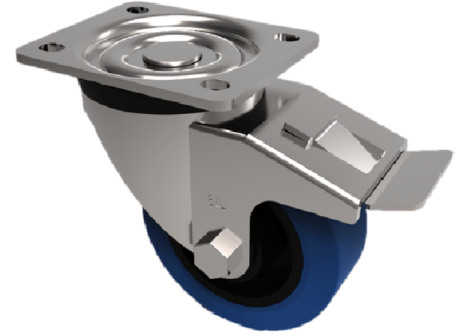

Blue Elastic Rubber 75ShoreA Plate Swivel Castor Brake 200mm 400kg Load

Product code: BZPH200RNSWB

Pressed steel swivel castor with a top plate fixing fitted with a blue 75 shore A elastic rubber tyre on a black nylon centred wheel with a plain bore and total lock brake. Wheel diameter 200mm, tread width 50mm, overall height 238mm, top plate 135mm x 110mm, hole centres 105mm x 80/75mm. Load capacity 400kg.

Diameter (mm)	200
Castor Type	Swivel with Total Lock Brake
Fixing Option	Plate
Height (mm)	238
Wheel Material	Rubber on Nylon
Colour / Shore Hardness	Blue Rubber on Nylon Rim / 75 Shore A
Temperature Resistance	-20 °C TO +60 °C
Bearing Type	Plain
Load Capacity (kg)	400
Tread (mm)	50
Swivel Radius (mm)	165
Plate Size (mm)	135 x 115
Hole Centres (mm)	105 x 80/75
Top Plate Thickness (mm)	5
Fork Thickness (mm)	5
To Suit Fixing Bolt (mm)	10