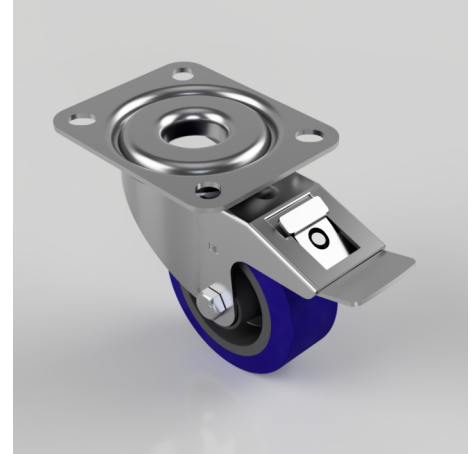

Blue Elastic Rubber 75ShoreA Plate Swivel Castor Brake 80mm 100kg Load

Product code: BZMM80LRNBSWB

Pressed steel swivel castor with top plate fixing fitted with a blue 75 shore A elastic rubber tyre on black nylon centred wheel with roller bearing and a total lock brake. Wheel diameter 80mm, tread width 34mm, overall height 105mm, top plate 105mm x 85mm, hole centres 80mm x 60mm. Load capacity 100kg.

Diameter (mm)	80
Castor Type	Swivel with Total Lock Brake
Fixing Option	Plate
Height (mm)	105
Wheel Material	Rubber on Nylon
Colour / Shore Hardness	Blue Rubber on Nylon Rim / 75 Shore A
Temperature Resistance	-20 °C TO +60 °C
Bearing Type	Roller
Load Capacity (kg)	100
Tread (mm)	34
Swivel Radius (mm)	111
Plate Size (mm)	105 X 85
Hole Centres (mm)	80 X 60
Top Plate Thickness (mm)	2
Fork Thickness (mm)	2
To Suit Fixing Bolt (mm)	8