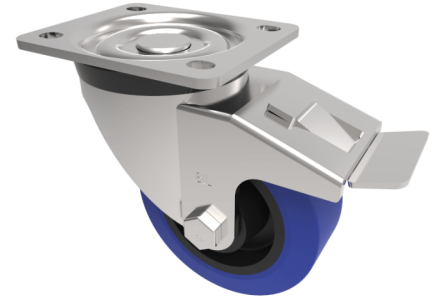

Blue Elastic Rubber 75ShoreA Plate Swivel Castor Brake 80mm 120kg Load

Product code: BZH80LRNBSWB

Pressed steel swivel castor with top plate fixing fitted with a blue 75 shore A elastic rubber tyre on black nylon centred wheel with roller bearing and a total lock brake. Wheel diameter 80mm, tread width 34mm, overall height 110mm, top plate 105mm x 86mm, hole centres 80mm x 60mm. Load capacity 120kg.

Diameter (mm)	80
Castor Type	Swivel with Total Lock Brake
Fixing Option	Plate
Height (mm)	110
Wheel Material	Rubber on Nylon
Colour / Shore Hardness	Blue Rubber on Nylon Rim / 75 Shore A
Temperature Resistance	-20 °C TO +60 °C
Bearing Type	Roller
Load Capacity (kg)	120
Tread (mm)	34
Swivel Radius (mm)	123
Plate Size (mm)	105 x 86
Hole Centres (mm)	80 X 60
Top Plate Thickness (mm)	4
Fork Thickness (mm)	4
To Suit Fixing Bolt (mm)	8