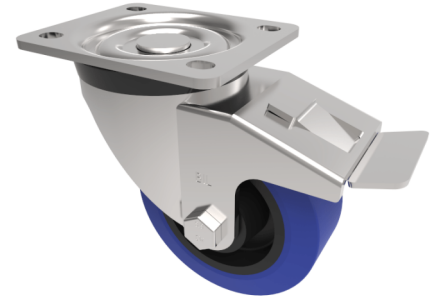

Blue Elastic Rubber 75ShoreA Plate Swivel Castor Brake 80mm 120kg Load

Product code: BZH80LRNBSWB

Pressed steel swivel castor with top plate fixing fitted with a blue 75 shore A elastic rubber tyre on black nylon centred wheel with roller bearing and a total lock brake. Wheel diameter 80mm, tread width 34mm, overall height 110mm, top plate 105mm x 86mm, hole centres 80mm x 60mm. Load capacity 120kg.

Diameter (mm)	80
Castor Type	Swivel with Total Lock Brake
Fixing Option	Plate
Height (mm)	110
Wheel Material	Rubber on Nylon
Colour / Shore Hardness	Blue Rubber on Nylon Rim / 75 Shore A
Temperature Resistance	-20 °C TO +60 °C
Bearing Type	Roller
Load Capacity (kg)	120
Tread (mm)	34
Swivel Radius (mm)	123
Plate Size (mm)	105 x 86
Hole Centres (mm)	80 X 60
Top Plate Thickness (mm)	4
Fork Thickness (mm)	4
To Suit Fixing Bolt (mm)	8