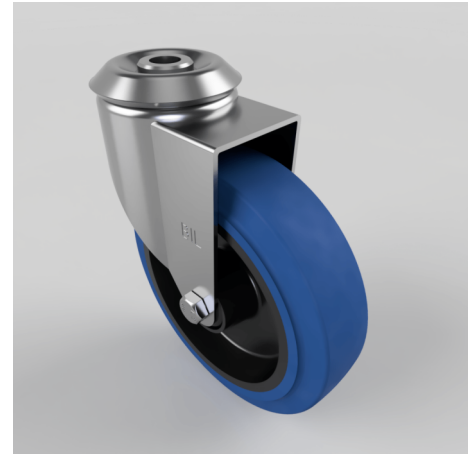

Blue Elastic Rubber Bolt Hole Swivel Castor 125mm 125kg Load

Product code: BZBC125SRNBBH12

Pressed steel swivel castor with 12mm bolt hole, fitted with a blue 65 shore A elastic rubber tyred nylon centred wheel with a roller bearing . Wheel diameter 125mm, tread width 35mm, overall height 154mm, plate size 102mm x 84mm, hole centres 80mm x 60mm. Load capacity 125kg. REACH compliant also PAH-Free rubber to confirm to EU-directive 2005/69/EC

Diameter (mm)	125
Fixing Option	Bolt Hole
Castor Type	Swivel
Head Dia (mm)	60
Height (mm)	154
Bearing Type	Roller
Swivel Radius (mm)	100
Wheel Material	Rubber on Nylon
Colour / Shore Hardness	Blue Elastic Rubber on Nylon Rim / 65 Shore A
Fork Thickness (mm)	2
Temperature Resistance	-30 °C TO +80 °C
To Suit Fixing Bolt (mm)	12
Tread (mm)	36
Load Capacity (kg)	125