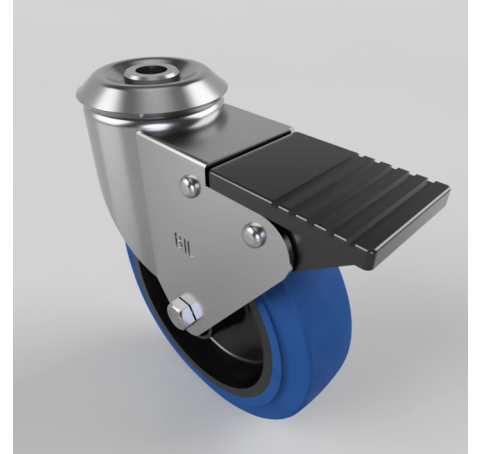

## Blue Elastic Rubber Bolt Hole Swivel Castor Brake 125mm 125kg Load

**Product code: BZBC125SRNBBH12SWB**

Pressed steel swivel castor with 12mm bolt hole, fitted with a blue 65 shore A elastic rubber tyred nylon centred wheel with a roller bearing and total lock brake. Wheel diameter 125mm, tread width 35mm, overall height 154mm, plate size 102mm x 84mm, hole centres 80mm x 60mm. Load capacity 125kg. REACH compliant also PAH-Free rubber to confirm to EU-directive 2005/69/EC

Diameter (mm)	125
Fixing Option	Bolt Hole
Castor Type	Swivel with Total Lock Brake
Head Dia (mm)	60
Height (mm)	154
Bearing Type	Roller
Swivel Radius (mm)	115
Wheel Material	Rubber on Nylon
Colour / Shore Hardness	Blue Elastic Rubber on Nylon Rim / 65 Shore A
Fork Thickness (mm)	2
Temperature Resistance	-30 °C TO +80 °C
To Suit Fixing Bolt (mm)	12
Tread (mm)	36
Load Capacity (kg)	125