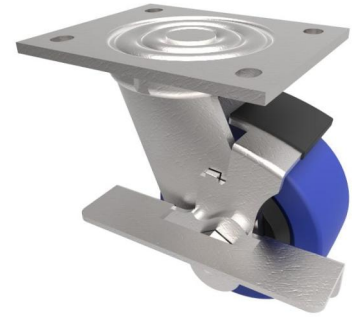

## Blue Elastic Rubber Plate Swivel Castor Brake 125mm 275kg Load

**Product code: BZJ125SRNBJBK**

Fabricated swivel castor with a flat plate fixing fitted with 65 shore A blue elastic rubber tyre on black nylon centred wheel with ball bearings and side fitting wheel brake. Wheel diameter 125mm, tread width 50mm, overall height 165mm, plate size 135mm x 110mm, hole centres 105mm x 80mm. Load capacity 275kg. REACH compliant also PAH-Free rubber to confirm to EU-directive 2005/69/EC

Diameter (mm)	125
Fixing Option	Plate
Castor Type	Swivel with Wheel Brake
Bearing Type	Ball
Height (mm)	165
Plate Size (mm)	135 x 110
Hole Centres (mm)	105 x 80
To Suit Fixing Bolt (mm)	10
Wheel Material	Rubber on Nylon
Colour / Shore Hardness	Blue Elastic Rubber on Nylon Rim / 65 Shore A
Temperature Resistance	-30 °C TO +80 °C
Top Plate Thickness (mm)	5.5
Fork Thickness (mm)	5.5
Swivel Radius (mm)	126
Load Capacity (kg)	275
Tread (mm)	50