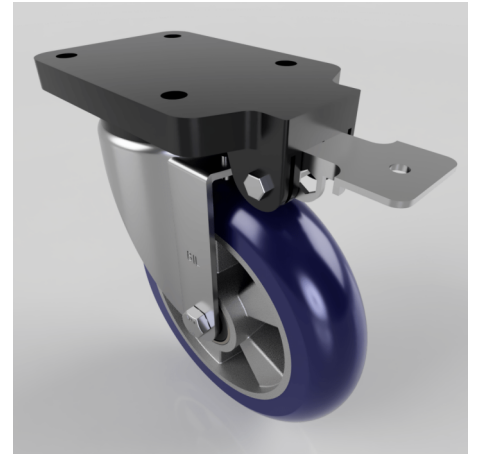

## Blue Speed Polyurethane Swivel Brake Plate Castor 200mm 700kg

**Product code: BZSPH200RSPABJFPSWB**

Pressed steel swivel castor with a top plate fixing fitted with an ergonomic blue 75 shore A polyurethane tyre on aluminium centred wheel with ball bearings and fixed position total lock brake. Wheel diameter 200mm, tread width 50mm, overall height 252mm, top plate 135mm x 110mm, hole centres 105mm x 80mm. Load capacity 700kg at 4kph and 280kg at 16kph

Fixing Option	Plate
Diameter (mm)	200
Load Capacity (kg)	700
Castor Type	Swivel with Fixed Position Total Lock Brake
Height (mm)	252
Wheel Material	Polyurethane on Aluminium
Colour / Shore Hardness	Blue Ergonomic Polyurethane on Aluminium Rim / 75 Shore A
Bearing Type	Ball
Tread (mm)	50
Fork Thickness (mm)	5
Temperature Resistance	-20 °C TO +70 °C
Plate Size (mm)	180 x 115
Hole Centres (mm)	105 x 80
Swivel Radius (mm)	164
Top Plate Thickness (mm)	19
To Suit Fixing Bolt (mm)	10