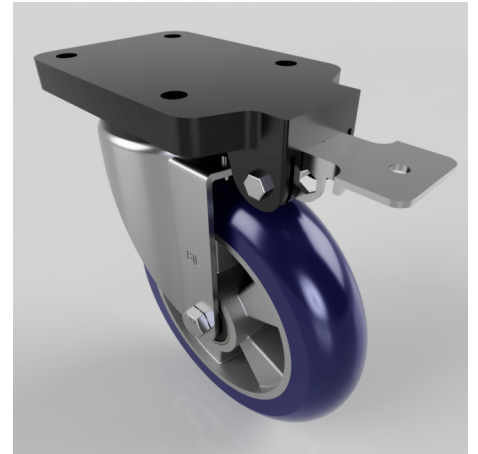

Blue Speed Polyurethane Swivel Brake Plate Castor 200mm 700kg

Product code: BZSPH200RSPABJFPSWB

Pressed steel swivel castor with a top plate fixing fitted with an ergonomic blue 75 shore A polyurethane tyre on aluminium centred wheel with ball bearings and fixed position total lock brake. Wheel diameter 200mm, tread width 50mm, overall height 252mm, top plate 135mm x 110mm, hole centres 105mm x 80mm. Load capacity 700kg at 4kph and 280kg at 16kph

Fixing Option	Plate
Diameter (mm)	200
Load Capacity (kg)	700
Castor Type	Swivel with Fixed Position Total Lock Brake
Height (mm)	252
Wheel Material	Polyurethane on Aluminium
Colour / Shore Hardness	Blue Ergonomic Polyurethane on Aluminium Rim / 75 Shore A
Bearing Type	Ball
Tread (mm)	50
Fork Thickness (mm)	5
Temperature Resistance	-20 °C TO +70 °C
Plate Size (mm)	180 x 115
Hole Centres (mm)	105 x 80
Swivel Radius (mm)	164
Top Plate Thickness (mm)	19
To Suit Fixing Bolt (mm)	10