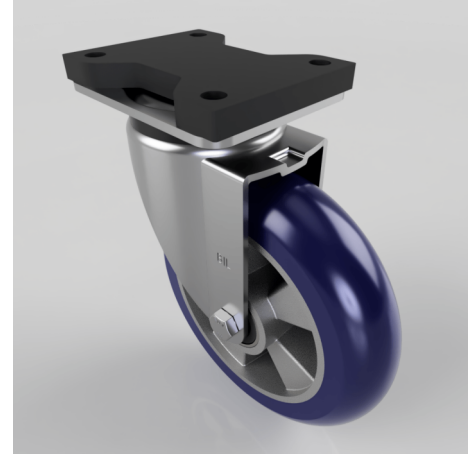

## Blue Speed Polyurethane Swivel Plate Castor 200mm 700kg

**Product code: BZSPH200RSPABJFP**

Pressed steel swivel castor with a top plate fixing fitted with a ergonomic blue 75 shore A polyurethane tyre on aluminium centred wheel with ball bearings. Wheel diameter 200mm, tread width 50mm, overall height 252mm, top plate 135mm x 110mm, hole centres 105mm x 80mm. Load capacity 700kg at 4kph and 280kg at 16kph

Fixing Option	Plate
Diameter (mm)	200
Load Capacity (kg)	700
Castor Type	Swivel
Height (mm)	252
Wheel Material	Polyurethane on Aluminium
Colour / Shore Hardness	Blue Ergonomic Polyurethane on Aluminium Rim / 75 Shore A
Bearing Type	Ball
Tread (mm)	50
Fork Thickness (mm)	5
Temperature Resistance	-20 °C TO +70 °C
Plate Size (mm)	135 x 110
Hole Centres (mm)	105 x 80
Swivel Radius (mm)	153
Top Plate Thickness (mm)	19
To Suit Fixing Bolt (mm)	10