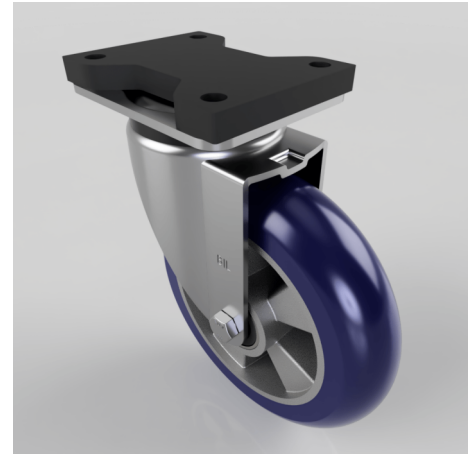

Blue Speed Polyurethane Swivel Plate Castor 200mm 700kg

Product code: BZSPH200RSPABJFP

Pressed steel swivel castor with a top plate fixing fitted with a ergonomic blue 75 shore A polyurethane tyre on aluminium centred wheel with ball bearings. Wheel diameter 200mm, tread width 50mm, overall height 252mm, top plate 135mm x 110mm, hole centres 105mm x 80mm. Load capacity 700kg at 4kph and 280kg at 16kph

| | |
|--------------------------|---|
| Fixing Option | Plate |
| Diameter (mm) | 200 |
| Load Capacity (kg) | 700 |
| Castor Type | Swivel |
| Height (mm) | 252 |
| Wheel Material | Polyurethane on Aluminium |
| Colour / Shore Hardness | Blue Ergonomic Polyurethane on Aluminium Rim / 75 Shore A |
| Bearing Type | Ball |
| Tread (mm) | 50 |
| Fork Thickness (mm) | 5 |
| Temperature Resistance | -20 °C TO +70 °C |
| Plate Size (mm) | 135 x 110 |
| Hole Centres (mm) | 105 x 80 |
| Swivel Radius (mm) | 153 |
| Top Plate Thickness (mm) | 19 |
| To Suit Fixing Bolt (mm) | 10 |