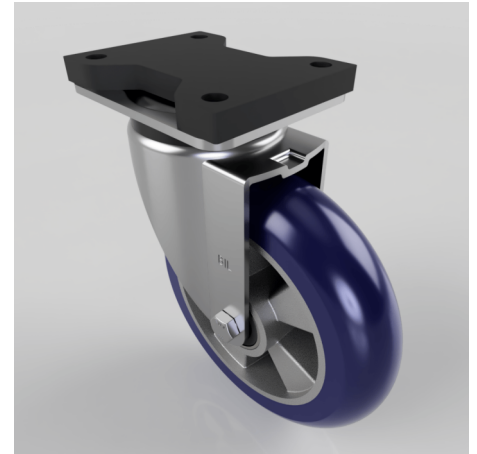

## Blue Speed Polyurethane Swivel Plate Castor 200mm 700kg

**Product code: BZSPH200RSPABJFP**

Pressed steel swivel castor with a top plate fixing fitted with a ergonomic blue 75 shore A polyurethane tyre on aluminium centred wheel with ball bearings. Wheel diameter 200mm, tread width 50mm, overall height 252mm, top plate 135mm x 110mm, hole centres 105mm x 80mm. Load capacity 700kg at 4kph and 280kg at 16kph

Fixing Option	Plate
Diameter (mm)	200
Load Capacity (kg)	700
Castor Type	Swivel
Height (mm)	252
Wheel Material	Polyurethane on Aluminium
Colour / Shore Hardness	Blue Ergonomic Polyurethane on Aluminium Rim / 75 Shore A
Bearing Type	Ball
Tread (mm)	50
Fork Thickness (mm)	5
Temperature Resistance	-20 °C TO +70 °C
Plate Size (mm)	135 x 110
Hole Centres (mm)	105 x 80
Swivel Radius (mm)	153
Top Plate Thickness (mm)	19
To Suit Fixing Bolt (mm)	10