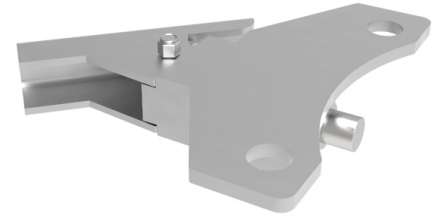

Directional lock for the BZQ series

Product code: BZQDL/NEW

Directional lock for the BZQ series NEW ROCKER STYLE BIL recommend that the lock and the castor are attached to the equipment but before you tighten the nuts totally engage the lock and hammer the lock forward so it totally engages and then tighten the nuts.