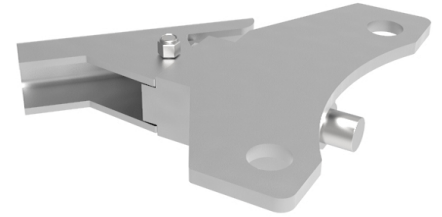

Directional lock for the BZQ series

Product code: BZQDL/NEW

Directional lock for the BZQ series NEW ROCKER STYLE BIL recommend that the lock and the castor are attached to the equipment but before you tighten the nuts totally engage the lock and hammer the lock forward so it totally engages and then tighten the nuts.
