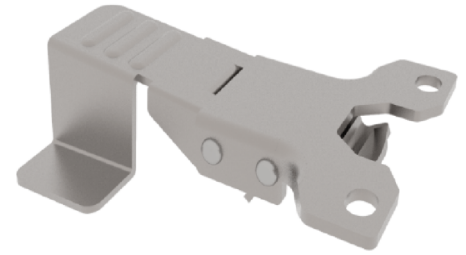

Directional lock unit for BZWB

Product code: BZWBDLXL

Offset longer pedal directional lock unit for BZWB series only

Castor Directional Lock	Directional Lock
-------------------------	------------------

BIL GROUP LTD