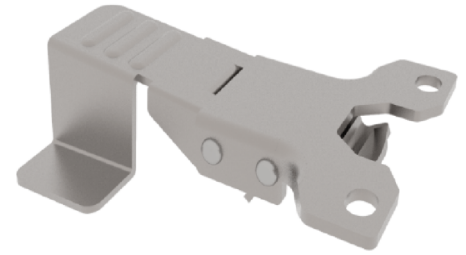

## Directional lock unit for BZWB

**Product code: BZWBDLXL**

Offset longer pedal directional lock unit for BZWB series only

Castor Directional Lock	Directional Lock
-------------------------	------------------