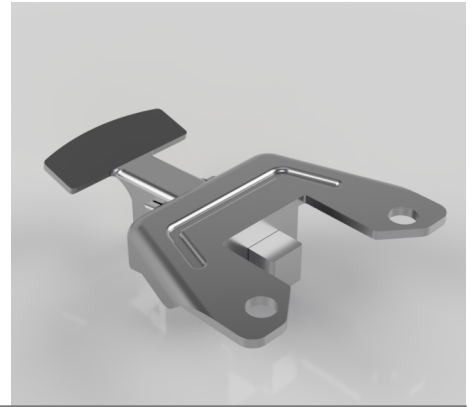

Directional lock unit to suit BZEH and BZH

Product code: BZDL02

Directional lock unit for BZEH and BZH series ****SUITABLE FOR 80mm, 100mm and 125mm ONLY****

Castor Directional Lock	Directional Lock
-------------------------	------------------