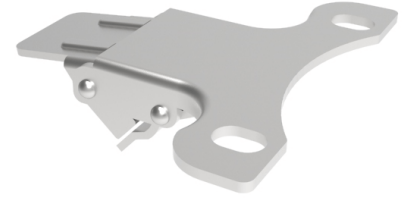

## Directional lock unit to suit BZMM, BZEH, BZH

**Product code: BZDL**

Directional lock unit for BZMM, BZEH, BZH suitable for sizes 80mm, 100mm, 125mm series with 80mm x 60mm hole centres and swivel brackets only.

Castor Directional Lock	Directional Lock
-------------------------	------------------