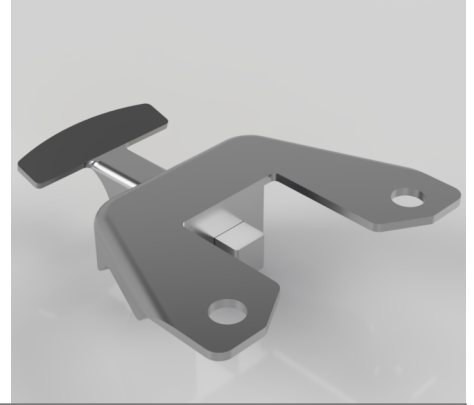

Directional lock unit to suit BZMM, BZSPH, BZPH and BZXP

Product code: BZDL03

Directional lock unit for BZMM, BZPH, BZSPH and BZXP series only. ****SUITABLE FOR 150mm and 200mm ONLY****

Castor Directional Lock	Directional Lock	
-------------------------	------------------	--