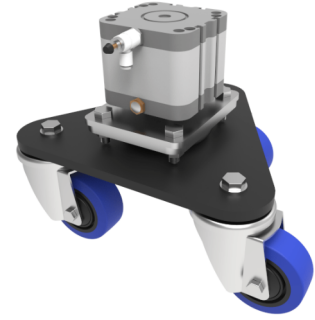

## Elastic Rubber Swivel Castor Ezeelift Lifting System 850kg load

**Product code: EZK100SRNBJ**

Ezeelift Pneumatic Lifting System including 4 x 100mm Triple Swivel cylinder skates with blue elastic ribber wheels wheels, Flow controls, Manifold, Operating Switch, Co2 Regulator and 25mtrs of tubing. Height retracted 260mm, Height extended 284mm Load capacity 850kg.

Wheel Material	Rubber on Nylon
Fixing Option	Direct to Cylinder fixing
Castor Type	Swivel
Diameter (mm)	100
Load Capacity (kg)	850
Bearing Type	Ball
To Suit Fixing Bolt (mm)	10
Height (mm)	259, 284
Tread (mm)	36
Plate Size (mm)	95.5 x 95.5
Colour / Shore Hardness	Blue Elastic Rubber on Nylon Rim / 65 Shore A
Swivel Radius (mm)	212
Temperature Resistance	-30 °C TO +80 °C