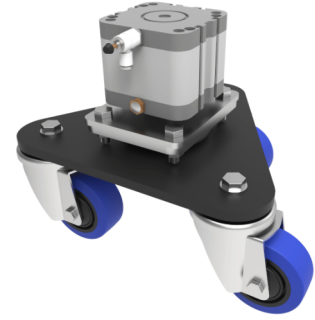

Elastic Rubber Swivel Castor Ezeelift Lifting System 850kg load

Product code: EZK100SRNBJ

Ezeelift Pneumatic Lifting System including 4 x 100mm Triple Swivel cylinder skates with blue elastic ribber wheels wheels, Flow controls, Manifold, Operating Switch, Co2 Regulator and 25mtrs of tubing. Height retracted 260mm, Height extended 284mm Load capacity 850kg.

| | |
|--------------------------|---|
| Wheel Material | Rubber on Nylon |
| Fixing Option | Direct to Cylinder fixing |
| Castor Type | Swivel |
| Diameter (mm) | 100 |
| Load Capacity (kg) | 850 |
| Bearing Type | Ball |
| To Suit Fixing Bolt (mm) | 10 |
| Height (mm) | 259, 284 |
| Tread (mm) | 36 |
| Plate Size (mm) | 95.5 x 95.5 |
| Colour / Shore Hardness | Blue Elastic Rubber on Nylon Rim / 65 Shore A |
| Swivel Radius (mm) | 212 |
| Temperature Resistance | -30 °C TO +80 °C |