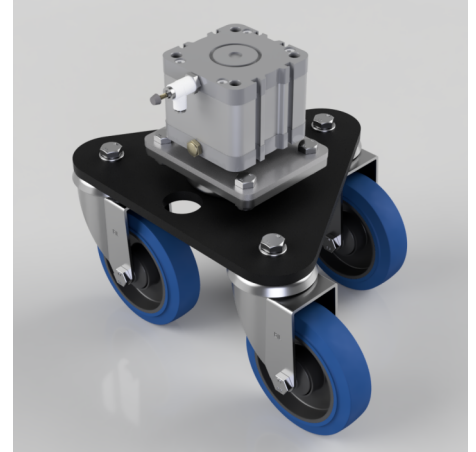

## Elastic Rubber Swivel Castor Ezeelift Lifting System 850kg load

**Product code: EZK125SRNBJ**

Ezeelift Pneumatic Lifting System including 4 x 125mm Triple Swivel cylinder skates with blue elastic rubber wheels, Flow controls, Manifold, Operating Switch, Co2 Regulator and 25mtrs of tubing. Load capacity 1000kg.

Wheel Material	Rubber on Nylon
Fixing Option	Direct to Cylinder fixing
Castor Type	Swivel
Diameter (mm)	125
Load Capacity (kg)	1000
Bearing Type	Ball
To Suit Fixing Bolt (mm)	10
Height (mm)	286, 311
Tread (mm)	36
Plate Size (mm)	95.5 x 95.5
Colour / Shore Hardness	Blue Elastic Rubber on Nylon Rim / 65 Shore A
Swivel Radius (mm)	228
Temperature Resistance	-30 °C TO +80 °C