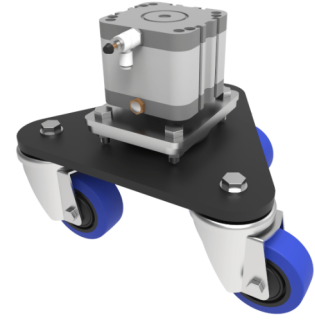

Elastic Rubber Swivel Castor Ezeelift Lifting System 850kg load

Product code: EZK125SRNBJ

Ezeelift Pneumatic Lifting System including 4 x 125mm Triple Swivel cylinder skates with blue elastic rubber wheels, Flow controls, Manifold, Operating Switch, Co2 Regulator and 25mtrs of tubing. Load capacity 1000kg.

Wheel Material	Rubber on Nylon
Fixing Option	Direct to Cylinder fixing
Castor Type	Swivel
Diameter (mm)	125
Load Capacity (kg)	1000
Bearing Type	Ball
To Suit Fixing Bolt (mm)	10
Height (mm)	286, 311
Tread (mm)	36
Plate Size (mm)	95.5 x 95.5
Colour / Shore Hardness	Blue Elastic Rubber on Nylon Rim / 65 Shore A
Swivel Radius (mm)	228
Temperature Resistance	-30 °C TO +80 °C