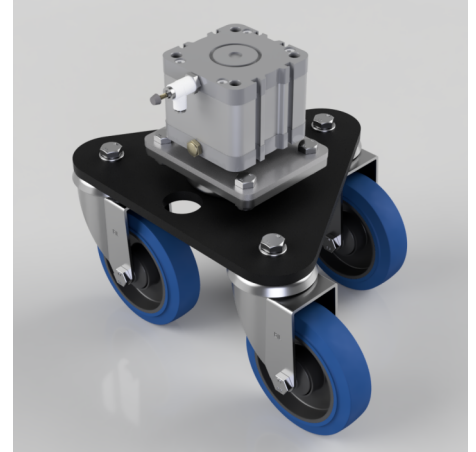

Elastic Rubber Swivel Castor Ezeelift Lifting System 850kg load

Product code: EZK125SRNBJ

Ezeelift Pneumatic Lifting System including 4 x 125mm Triple Swivel cylinder skates with blue elastic rubber wheels, Flow controls, Manifold, Operating Switch, Co2 Regulator and 25mtrs of tubing. Load capacity 1000kg.

Wheel Material	Rubber on Nylon
Fixing Option	Direct to Cylinder fixing
Castor Type	Swivel
Diameter (mm)	125
Load Capacity (kg)	1000
Bearing Type	Ball
To Suit Fixing Bolt (mm)	10
Height (mm)	286, 311
Tread (mm)	36
Plate Size (mm)	95.5 x 95.5
Colour / Shore Hardness	Blue Elastic Rubber on Nylon Rim / 65 Shore A
Swivel Radius (mm)	228
Temperature Resistance	-30 °C TO +80 °C