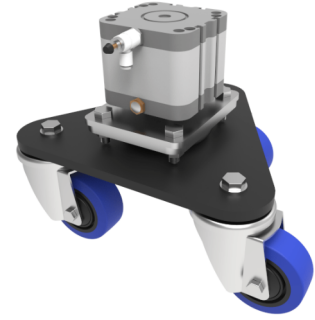

Elastic Rubber Swivel Castor Ezeelift Lifting System 850kg load

Product code: EZK80SRNBJ

Ezeelift Pneumatic Lifting System including 4 x 80mm Triple Swivel cylinder skates with Blue Elastic rubber wheels, Flow controls, Manifold, Operating Switch, Co2 Regulator and 25mtrs of tubing. Height retracted 242mm, Height extended 267mm, Load capacity 850kg.

Wheel Material	Rubber on Nylon
Fixing Option	Direct to Cylinder fixing
Castor Type	Swivel
Diameter (mm)	80
Load Capacity (kg)	850
Bearing Type	Ball
To Suit Fixing Bolt (mm)	10
Height (mm)	242, 267
Tread (mm)	35
Plate Size (mm)	95.5 x 95.5
Colour / Shore Hardness	Blue Elastic Rubber on Nylon Rim / 65 Shore A
Swivel Radius (mm)	202
Temperature Resistance	-30 °C TO +80 °C