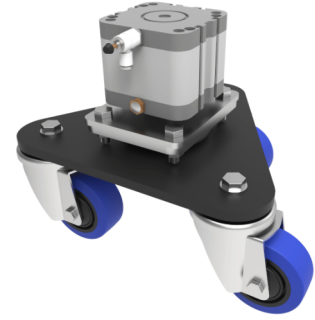

## Elastic Rubber Swivel Castor Ezeelift Lifting System 850kg load

**Product code: EZK80SRNBJ**

Ezeelift Pneumatic Lifting System including 4 x 80mm Triple Swivel cylinder skates with Blue Elastic rubber wheels, Flow controls, Manifold, Operating Switch, Co2 Regulator and 25mtrs of tubing. Height retracted 242mm, Height extended 267mm, Load capacity 850kg.

Wheel Material	Rubber on Nylon
Fixing Option	Direct to Cylinder fixing
Castor Type	Swivel
Diameter (mm)	80
Load Capacity (kg)	850
Bearing Type	Ball
To Suit Fixing Bolt (mm)	10
Height (mm)	242, 267
Tread (mm)	35
Plate Size (mm)	95.5 x 95.5
Colour / Shore Hardness	Blue Elastic Rubber on Nylon Rim / 65 Shore A
Swivel Radius (mm)	202
Temperature Resistance	-30 °C TO +80 °C