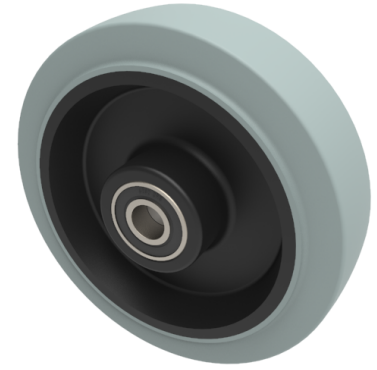

Grey Elastic Rubber 65shore A 150mm Ball Bearing Wheel 300kg Load

Product code: BZMH150WSRNGBJM15

65 shore A elastic grey elastic rubber wheel on a black nylon centre with ball bearings. Wheel diameter 150mm, tread width 40mm, bore 15mm, hub 50mm. Load capacity 300kg. REACH compliant also PAH-Free rubber to confirm to EU-directive 2005/69/EC

Diameter (mm)	150
Load Capacity (kg)	300
Wheel Material	Rubber on Nylon
Bearing Type	Ball
Tread (mm)	40
Hub Width (mm)	50
Bore Size (mm)	15
Colour / Shore Hardness	Grey Elastic Rubber on Nylon Rim / 65 Shore A
Temperature Resistance	-30 °C TO +60 °C