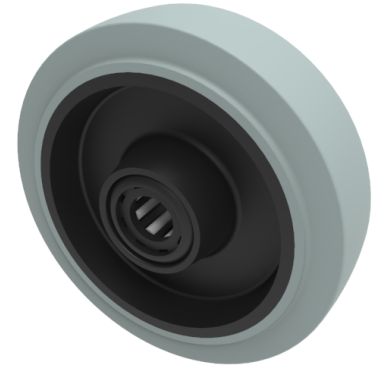

Grey Elastic Rubber 65shore A 150mm Roller Bearing Wheel 300kg Load

Product code: BZMH150WSRNGRB

Grey 65 shore A elastic elastic rubber wheel on a black nylon centre with roller bearings. Wheel diameter 150mm, tread width 40mm, bore 20mm, hub 50mm. Load capacity 300kg. REACH compliant also PAH-Free rubber to confirm to EU-directive 2005/69/EC

Diameter (mm)	150
Load Capacity (kg)	300
Wheel Material	Rubber on Nylon
Bearing Type	Roller
Tread (mm)	40
Hub Width (mm)	50
Bore Size (mm)	20
Colour / Shore Hardness	Grey Elastic Rubber on Nylon Rim / 65 Shore A
Temperature Resistance	-30 °C TO +60 °C