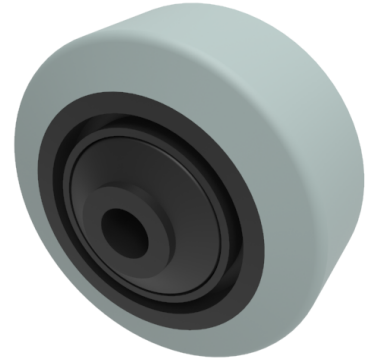

Grey Elastic Rubber 65shore A 80mm Ball Bearing Wheel 150kg Load

Product code: BZMH80WSRNGBJM8

65 shore A grey elastic rubber tyre on a black nylon centred wheel with a ball bearing. Wheel diameter 80mm, tread width 35mm, bore 8mm, hub 47mm. Load capacity 150kg. REACH compliant also PAH-Free rubber to confirm to EU-directive 2005/69/EC

Diameter (mm)	80
Load Capacity (kg)	150
Wheel Material	Rubber on Nylon
Bearing Type	Ball
Tread (mm)	35
Hub Width (mm)	47
Bore Size (mm)	8
Colour / Shore Hardness	Grey Elastic Rubber on Nylon Rim / 65 Shore A
Temperature Resistance	-30 °C TO +60 °C