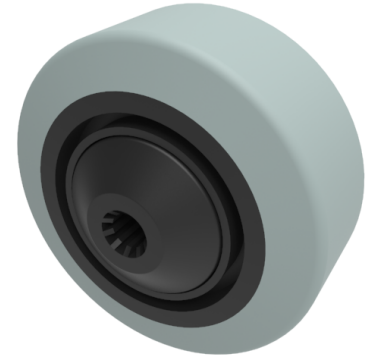

Grey Elastic Rubber 65shore A 80mm Ball Bearing Wheel 150kg Load

Product code: BZH80WSRNGBJM8

65 shore A grey elastic rubber tyre on a black nylon centred wheel with a ball bearing. Wheel diameter 80mm, tread width 35mm, bore 8mm, hub 49mm. Load capacity 150kg. REACH compliant also PAH-Free rubber to confirm to EU-directive 2005/69/EC

Diameter (mm)	80
Load Capacity (kg)	150
Wheel Material	Rubber on Nylon
Bearing Type	Ball
Tread (mm)	35
Hub Width (mm)	49
Bore Size (mm)	8
Colour / Shore Hardness	Grey Elastic Rubber on Nylon Rim / 65 Shore A
Temperature Resistance	-30 °C TO +60 °C