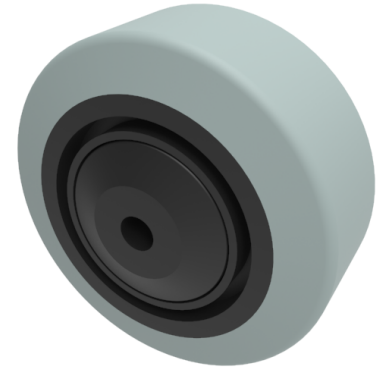

Grey Elastic Rubber 65shore A 80mm Ball Bearing Wheel 150kg Load

Product code: BZMM80WSRNGBJM8

65 shore A grey elastic rubber tyre on a black nylon centred wheel with a ball bearing. Wheel diameter 80mm, tread width 35mm, bore 8mm, hub 42mm. Load capacity 150kg. REACH compliant also PAH-Free rubber to confirm to EU-directive 2005/69/EC

Diameter (mm)	80
Load Capacity (kg)	150
Wheel Material	Rubber on Nylon
Bearing Type	Ball
Tread (mm)	35
Hub Width (mm)	42
Bore Size (mm)	8
Colour / Shore Hardness	Grey Elastic Rubber on Nylon Rim / 65 Shore A
Temperature Resistance	-30 °C TO +60 °C