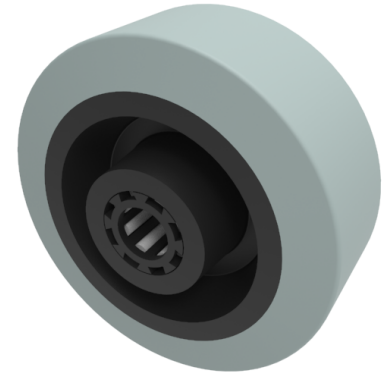

Grey Elastic Rubber 65shore A 80mm Roller Bearing Wheel 150kg Load

Product code: BZMH80WSRNGRB

Grey 65 shore A elastic elastic rubber wheel on a black nylon centre with roller bearing. Wheel diameter 80mm, tread width 33mm, bore 12mm, hub 40mm. Load capacity 150kg. REACH compliant also PAH-Free rubber to confirm to EU-directive 2005/69/EC

Diameter (mm)	80
Load Capacity (kg)	150
Wheel Material	Rubber on Nylon
Bearing Type	Roller
Tread (mm)	33
Hub Width (mm)	40
Bore Size (mm)	12
Colour / Shore Hardness	Grey Elastic Rubber on Nylon Rim / 65 Shore A
Temperature Resistance	-30 °C TO +60 °C