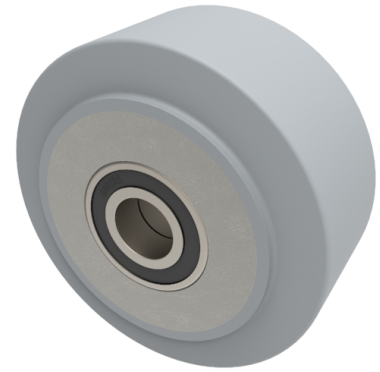

Grey Elastic Rubber on Aluminium 80mm Ball Bearing Wheel 180kg Load

Product code: BZH80WERGBJM15

Grey high elastic natural 65 shore A rubber tyre on aluminium centred wheel with ball bearings. Diameter 80mm, tread width 40mm, bore size 15mm, hub length 40mm. Load capacity 180kg. REACH compliant also PAH-Free rubber to confirm to EU-directive 2005/69/EC. REACH compliant also PAH-Free rubber to confirm to EU-directive 2005/69/EC

Wheel Material	Rubber on Aluminium
Diameter (mm)	80
Load Capacity (kg)	180
Bearing Type	Ball
Bore Size (mm)	15
Tread (mm)	40
Hub Width (mm)	40
Colour / Shore Hardness	Grey Elastic Rubber on Aluminium Rim / 65 Shore A
Temperature Resistance	-30 °C TO +80 °C