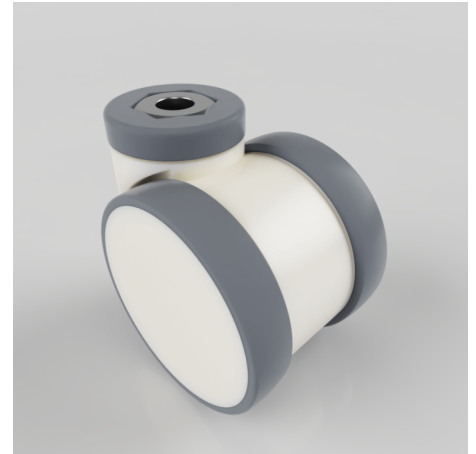

Grey Rubber Bolthole Swivel Castor 75mm 70kg load

Product code: NTW75TPRBJBH12

Twin wheel nylon body swivel castor with bolt hole fixing. Twin grey rubber tyred wheels with ball bearings, Wheel diameter 2 x 75mm, tread width 2 x 15mm, Total castor width 64mm, overall height 86mm. bolt hole 12.5mm, Load capacity 70kg.

Height (mm)	86
Tread (mm)	15 x 2
To Suit Fixing Bolt (mm)	12
Bearing Type	Ball
Diameter (mm)	75
Wheel Material	Grey Rubber on Polypropylene
Fixing Option	Bolt Hole
Castor Type	Swivel
Load Capacity (kg)	70
Shore Hardness	85 Shore A