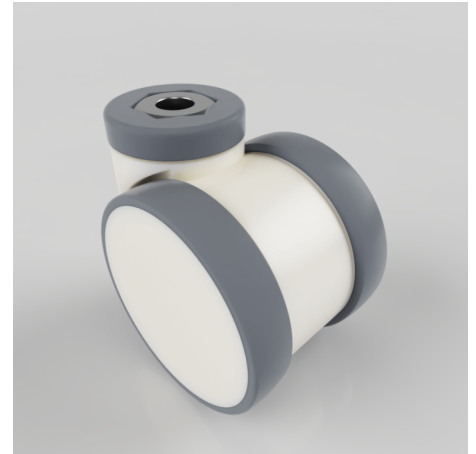

## Grey Rubber Bolthole Swivel Castor 75mm 70kg load

**Product code: NTW75TPRBJBH12**

Twin wheel nylon body swivel castor with bolt hole fixing. Twin grey rubber tyred wheels with ball bearings, Wheel diameter 2 x 75mm, tread width 2 x 15mm, Total castor width 64mm, overall height 86mm. bolt hole 12.5mm, Load capacity 70kg.

Height (mm)	86
Tread (mm)	15 x 2
To Suit Fixing Bolt (mm)	12
Bearing Type	Ball
Diameter (mm)	75
Wheel Material	Grey Rubber on Polypropylene
Fixing Option	Bolt Hole
Castor Type	Swivel
Load Capacity (kg)	70
Shore Hardness	85 Shore A