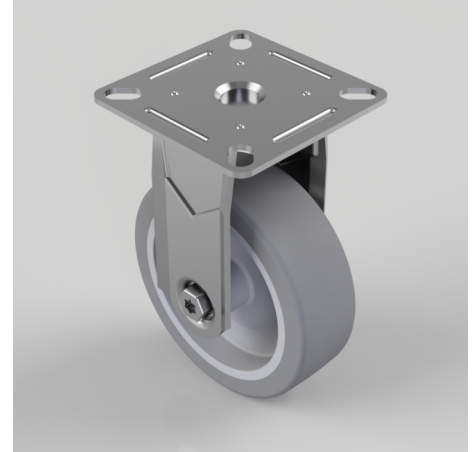

Grey Rubber Plate Fixed Castor 75mm 60kg Load

Product code: BZRAF75VGR

Pressed steel fixed castor with a flat plate fitted with a grey thermoplastic rubber tyre on polypropylene centred wheel with a plain bore. Wheel diameter 75mm, tread width 24mm, overall height 101mm plate size 60mm x 60mm, hole centres 49mm x 49mm or 43mm x 43mm with a Load capacity 60kg.

Diameter (mm)	75
Fixing Option	Plate
Castor Type	Fixed
Plate Size (mm)	60 x 60
Hole Centres (mm)	49/43 x 49/43
Height (mm)	101
Bearing Type	Plain
Wheel Material	Rubber on Polypropylene
Colour / Shore Hardness	Grey Rubber on Polypropylene Rim / 87 Shore A
Top Plate Thickness (mm)	1.8
Fork Thickness (mm)	1.8
Temperature Resistance	-15 °C TO +80 °C
To Suit Fixing Bolt (mm)	6
Tread (mm)	24
Load Capacity (kg)	60