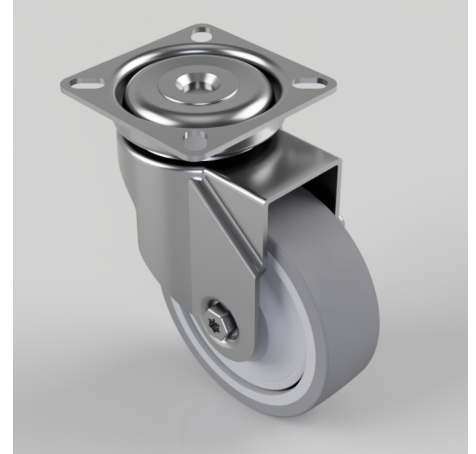

Grey Rubber Plate Swivel Castor 75mm 60kg Load

Product code: BZRA75VGRBJ

Pressed steel swivel castor with a flat plate fitted with a grey thermoplastic rubber tyre on polypropylene centred wheel with ball bearings. Wheel diameter 75mm, tread width 24mm, overall height 101mm plate size 60mm x 60mm, hole centres 49mm x 49mm or 43mm x 43mm with a Load capacity 50kg.

Diameter (mm)	75
Fixing Option	Plate
Castor Type	Swivel
Plate Size (mm)	60 x 60
Hole Centres (mm)	49/43 x 49/43
Height (mm)	101
Bearing Type	Ball
Swivel Radius (mm)	65
Wheel Material	Rubber on Polypropylene
Colour / Shore Hardness	Grey Rubber on Polypropylene Rim / 87 Shore A
Top Plate Thickness (mm)	1.8
Fork Thickness (mm)	1.8
Temperature Resistance	-15 °C TO +80 °C
To Suit Fixing Bolt (mm)	6
Tread (mm)	24
Load Capacity (kg)	60