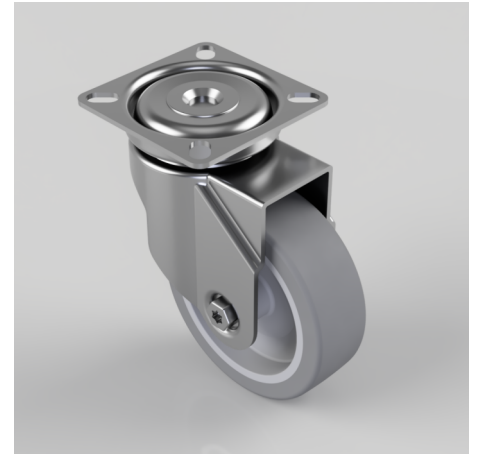

## Grey Rubber Plate Swivel Castor 75mm 60kg Load

**Product code: BZRA75VGR**

Pressed steel swivel castor with a flat plate fitted with a grey thermoplastic rubber tyre on polypropylene centred wheel with a plain bore. Wheel diameter 75mm, tread width 24mm, overall height 101mm plate size 60mm x 60mm, hole centres 49mm x 49mm or 43mm x 43mm with a Load capacity 60kg.

Diameter (mm)	75
Fixing Option	Plate
Castor Type	Swivel
Plate Size (mm)	60 x 60
Hole Centres (mm)	49/43 x 49/43
Height (mm)	101
Bearing Type	Plain
Swivel Radius (mm)	65
Wheel Material	Rubber on Polypropylene
Colour / Shore Hardness	Grey Rubber on Polypropylene Rim / 87 Shore A
Top Plate Thickness (mm)	1.8
Fork Thickness (mm)	1.8
Temperature Resistance	-15 °C TO +80 °C
To Suit Fixing Bolt (mm)	6
Tread (mm)	24
Load Capacity (kg)	60