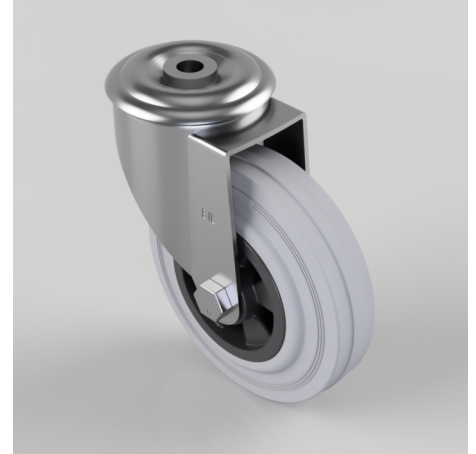

## Grey Rubber Polypropylene Bolt Hole Swivel Castor 125mm 90kg Load

**Product code: BZMM125GRBH12**

Pressed steel swivel castor with a 12mm bolt hole fixing fitted with a grey rubber tyre on black polypropylene centred wheel with a plain bore. Wheel diameter 125mm, tread width 37.5mm, overall height 155mm. Load capacity 90kg..

Diameter (mm)	125
Castor Type	Swivel
Fixing Option	Bolt Hole
Height (mm)	155
Wheel Material	Rubber on Polypropylene
Colour / Shore Hardness	Grey Rubber on Polypropylene Rim / 85 Shore A
Temperature Resistance	-20 °C TO +60 °C
Bearing Type	Plain
Load Capacity (kg)	90
Tread (mm)	37.5
Swivel Radius (mm)	104
Head Dia (mm)	76
Fork Thickness (mm)	2.5
To Suit Fixing Bolt (mm)	12