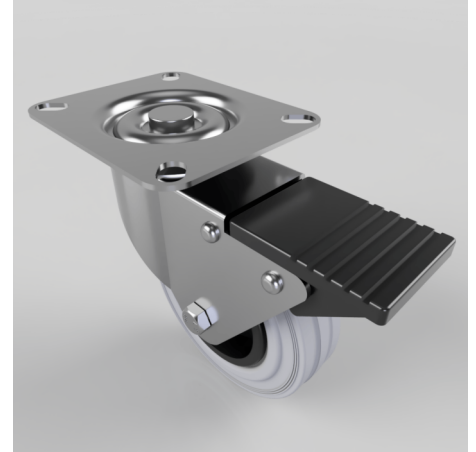

## Grey Rubber Polypropylene Plate Swivel Castor Brake 100mm 70kg Load

**Product code: BZBC100GRBSWB**

Pressed steel swivel castor with a top plate fixing fitted with a grey rubber tyre on black polypropylene centred wheel with a roller bearing and swivel wheel brake. Wheel diameter 100mm, tread width 30mm, overall height 126mm, plate size 102mm x 84mm, hole centres 80mm x 60mm. Load capacity 70kg.

Diameter (mm)	100
Fixing Option	Plate
Castor Type	Swivel with Total Lock Brake
Plate Size (mm)	102 x 84
Hole Centres (mm)	80 X 60
Height (mm)	126
Bearing Type	Roller
Swivel Radius (mm)	115
Wheel Material	Rubber on Polypropylene
Colour / Shore Hardness	Grey Rubber on Polypropylene Rim / 85 Shore A
Top Plate Thickness (mm)	2
Fork Thickness (mm)	2
Temperature Resistance	-20 °C TO +60 °C
To Suit Fixing Bolt (mm)	8
Tread (mm)	30
Load Capacity (kg)	70