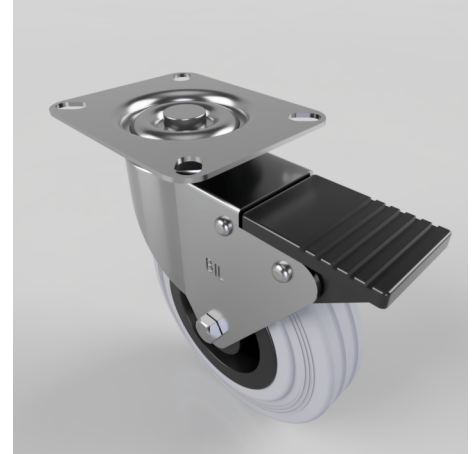

## Grey Rubber Polypropylene Plate Swivel Castor Brake 125mm 90kg Load

**Product code: BZBC125GRBSWB**

Pressed steel swivel castor with a top plate fixing fitted with a grey rubber tyre on black polypropylene centred wheel with a roller bearing and total lock brake. Wheel diameter 125mm, tread width 37.5mm, overall height 154mm, plate size 102mm x 84mm, hole centres 80mm x 60mm. Load capacity 90kg.

Diameter (mm)	125
Fixing Option	Plate
Castor Type	Swivel with Total Lock Brake
Plate Size (mm)	102 x 84
Hole Centres (mm)	80 X 60
Height (mm)	154
Bearing Type	Roller
Swivel Radius (mm)	115
Wheel Material	Rubber on Polypropylene
Colour / Shore Hardness	Grey Rubber on Polypropylene Rim / 85 Shore A
Top Plate Thickness (mm)	2
Fork Thickness (mm)	2
Temperature Resistance	-20 °C TO +60 °C
To Suit Fixing Bolt (mm)	8
Tread (mm)	37.5
Load Capacity (kg)	90