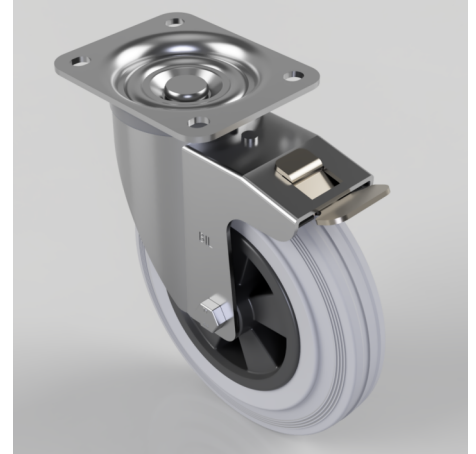

## Grey Rubber Polypropylene Plate Swivel Castor Brake 200mm 205kg Load

**Product code: BZWB200GRBSWB/TB**

Pressed steel swivel flat plate castor with a top plate fixing fitted with grey rubber tyre on black polypropylene centred wheel with a roller bearing and swivel wheel brake. Wheel diameter 200mm, tread width 46mm, overall height 238mm, plate size 135mm x 110mm, hole centres 105mm x 80/75mm, load capacity 205kg.

Diameter (mm)	200
Castor Type	Swivel with Total Lock Brake
Fixing Option	Plate
Height (mm)	238
Wheel Material	Rubber on Polypropylene
Colour / Shore Hardness	Grey Rubber on Polypropylene Rim / 85 Shore A
Temperature Resistance	-20 °C TO +60 °C
Bearing Type	Roller
Load Capacity (kg)	205
Tread (mm)	46
Swivel Radius (mm)	157
Plate Size (mm)	135 x 110
Hole Centres (mm)	105 x 80/75
Top Plate Thickness (mm)	4
Fork Thickness (mm)	3
Brake Type	Trailing Brake
To Suit Fixing Bolt (mm)	10