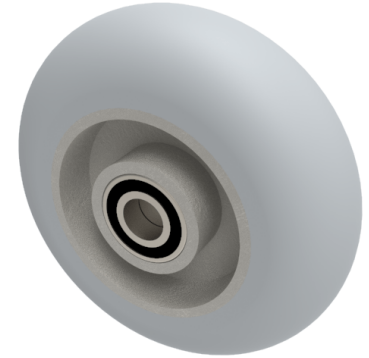

## Grey Soft Elastic Rubber 125mm Ball Bearing Wheel 200kg Load

**Product code: BZH125WSRERGBJM15**

125mm diameter, 40mm tread width, Grey ergonomic high elastic natural 55 shore A round profile rubber tyre on aluminium centre wheel with ball bearings. Bore size 15mm, hub length 40mm. Load capacity 200kg. REACH compliant also PAH-Free rubber to confirm to EU-directive 2005/69/EC, also available with flat tread details on request

Bearing Type	Ball
Bore Size (mm)	15
Wheel Material	Rubber on Aluminium
Colour / Shore Hardness	Grey Ergonomic Rubber on Aluminium Rim / 55 Shore A
Diameter (mm)	125
Hub Width (mm)	40
Load Capacity (kg)	200
Tread (mm)	40
Temperature Resistance	-30 °C TO +80 °C