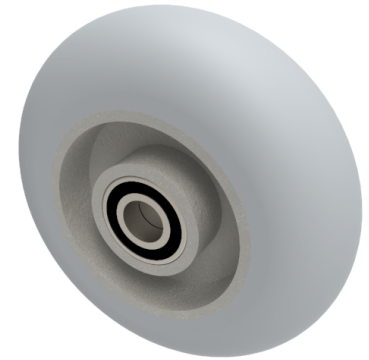

Grey Soft Elastic Rubber 125mm Ball Bearing Wheel 200kg Load

Product code: BZH125WSRERGBJM15

125mm diameter, 40mm tread width, Grey ergonomic high elastic natural 55 shore A round profile rubber tyre on aluminium centre wheel with ball bearings. Bore size 15mm, hub length 40mm. Load capacity 200kg. REACH compliant also PAH-Free rubber to confirm to EU-directive 2005/69/EC, also available with flat tread details on request

Bearing Type	Ball
Bore Size (mm)	15
Wheel Material	Rubber on Aluminium
Colour / Shore Hardness	Grey Ergonomic Rubber on Aluminium Rim / 55 Shore A
Diameter (mm)	125
Hub Width (mm)	40
Load Capacity (kg)	200
Tread (mm)	40
Temperature Resistance	-30 °C TO +80 °C