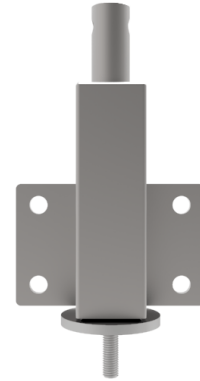

## Jacking Unit Open With 12mm Treaded Stem

**Product code: JAZ/M12**

Zinc plated box jacking unit with side fitting plate and a 75mm lift no castor fitted but a m12 x 40mm threaded stem. please advise if a loose fitting bar is required Please note Jacking castors are rated on a different principal to other castors and we recommend the total lifted load is divided over just 2 jacking units. 1 extra safety point is when jacked up please beware of any obstacles as a sudden shock could result in bending the thread but more likely the castor will tear away from the screw thread. Please refer to the BIL catalogue or request a drawing Jacking Unit only

Castor Type	Jacking Unit only
Lifting Stroke (mm)	75